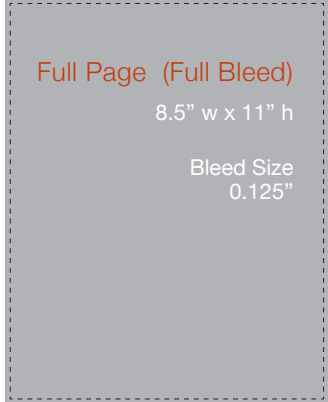

AD RATES AND SPECIFICATIONS

AD INFORMATION

Full Page Half Page

Quarter Banner

Rates available upon request.

CLIENT INFORMATION

Company

Telephone Fax

E-mail

Contact

Signature

AD FORMATTING

Hi-res PDF

- Include registration marks
- All fonts must be outlined / converted to paths and hi-res images linked or embedded before creating the PDF
- All Images must be CMYK and a minimum of 300dpi @100%
- Size ad to chosen dimension specifications on right